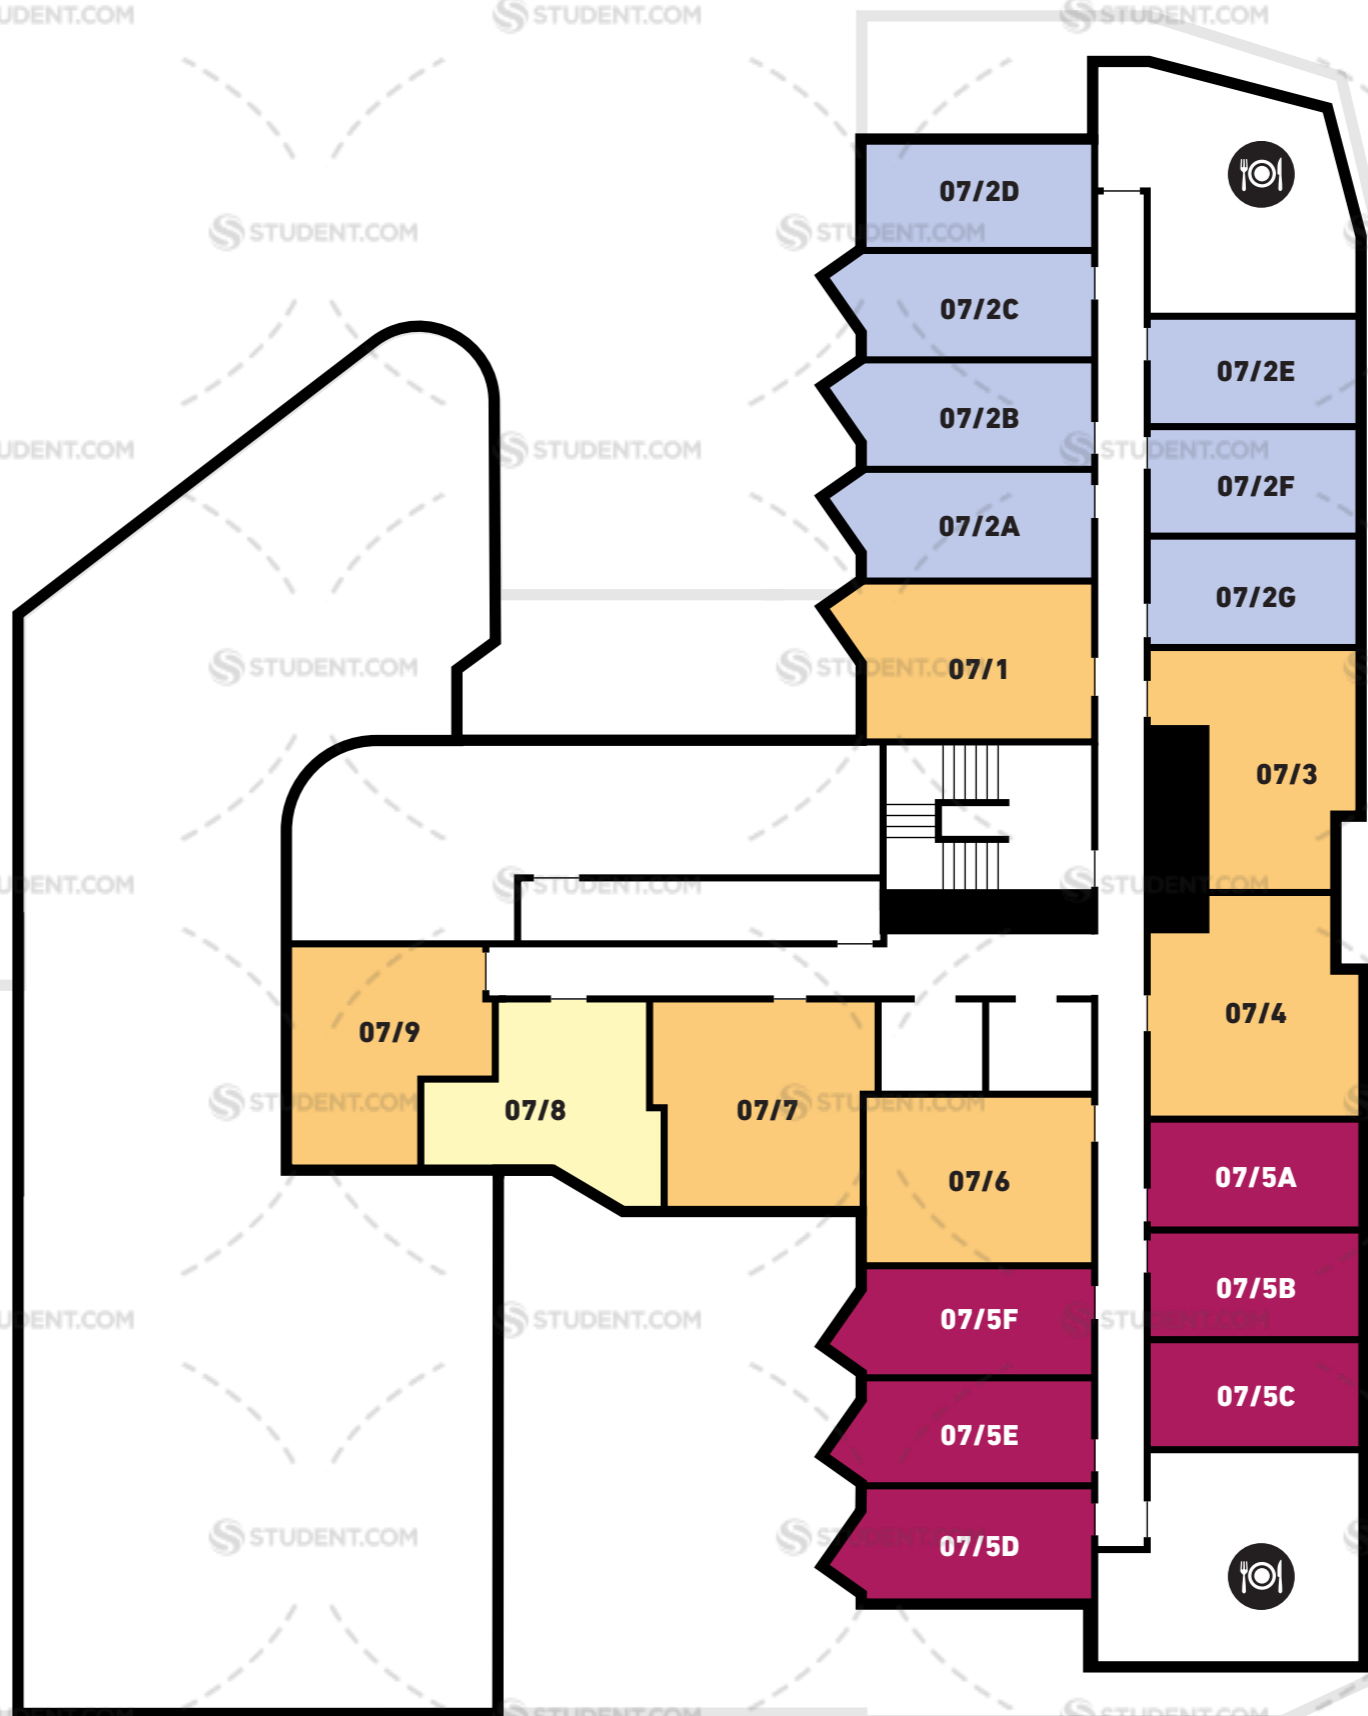

- 4 BED EN-SUITE
- 5 BED EN-SUITE
- 6 BED EN-SUITE
- 6 BED PREMIUM EN-SUITE
- 7 BED EN-SUITE
- 7 BED PREMIUM EN-SUITE
- 8 BED EN-SUITE
- CLASSIC STUDIO
- PREMIUM STUDIO
- DELUXE STUDIO
- LUXURY STUDIO

*These floorplans are indicative and subject to change.

7TH FLOOR TRIBEKA