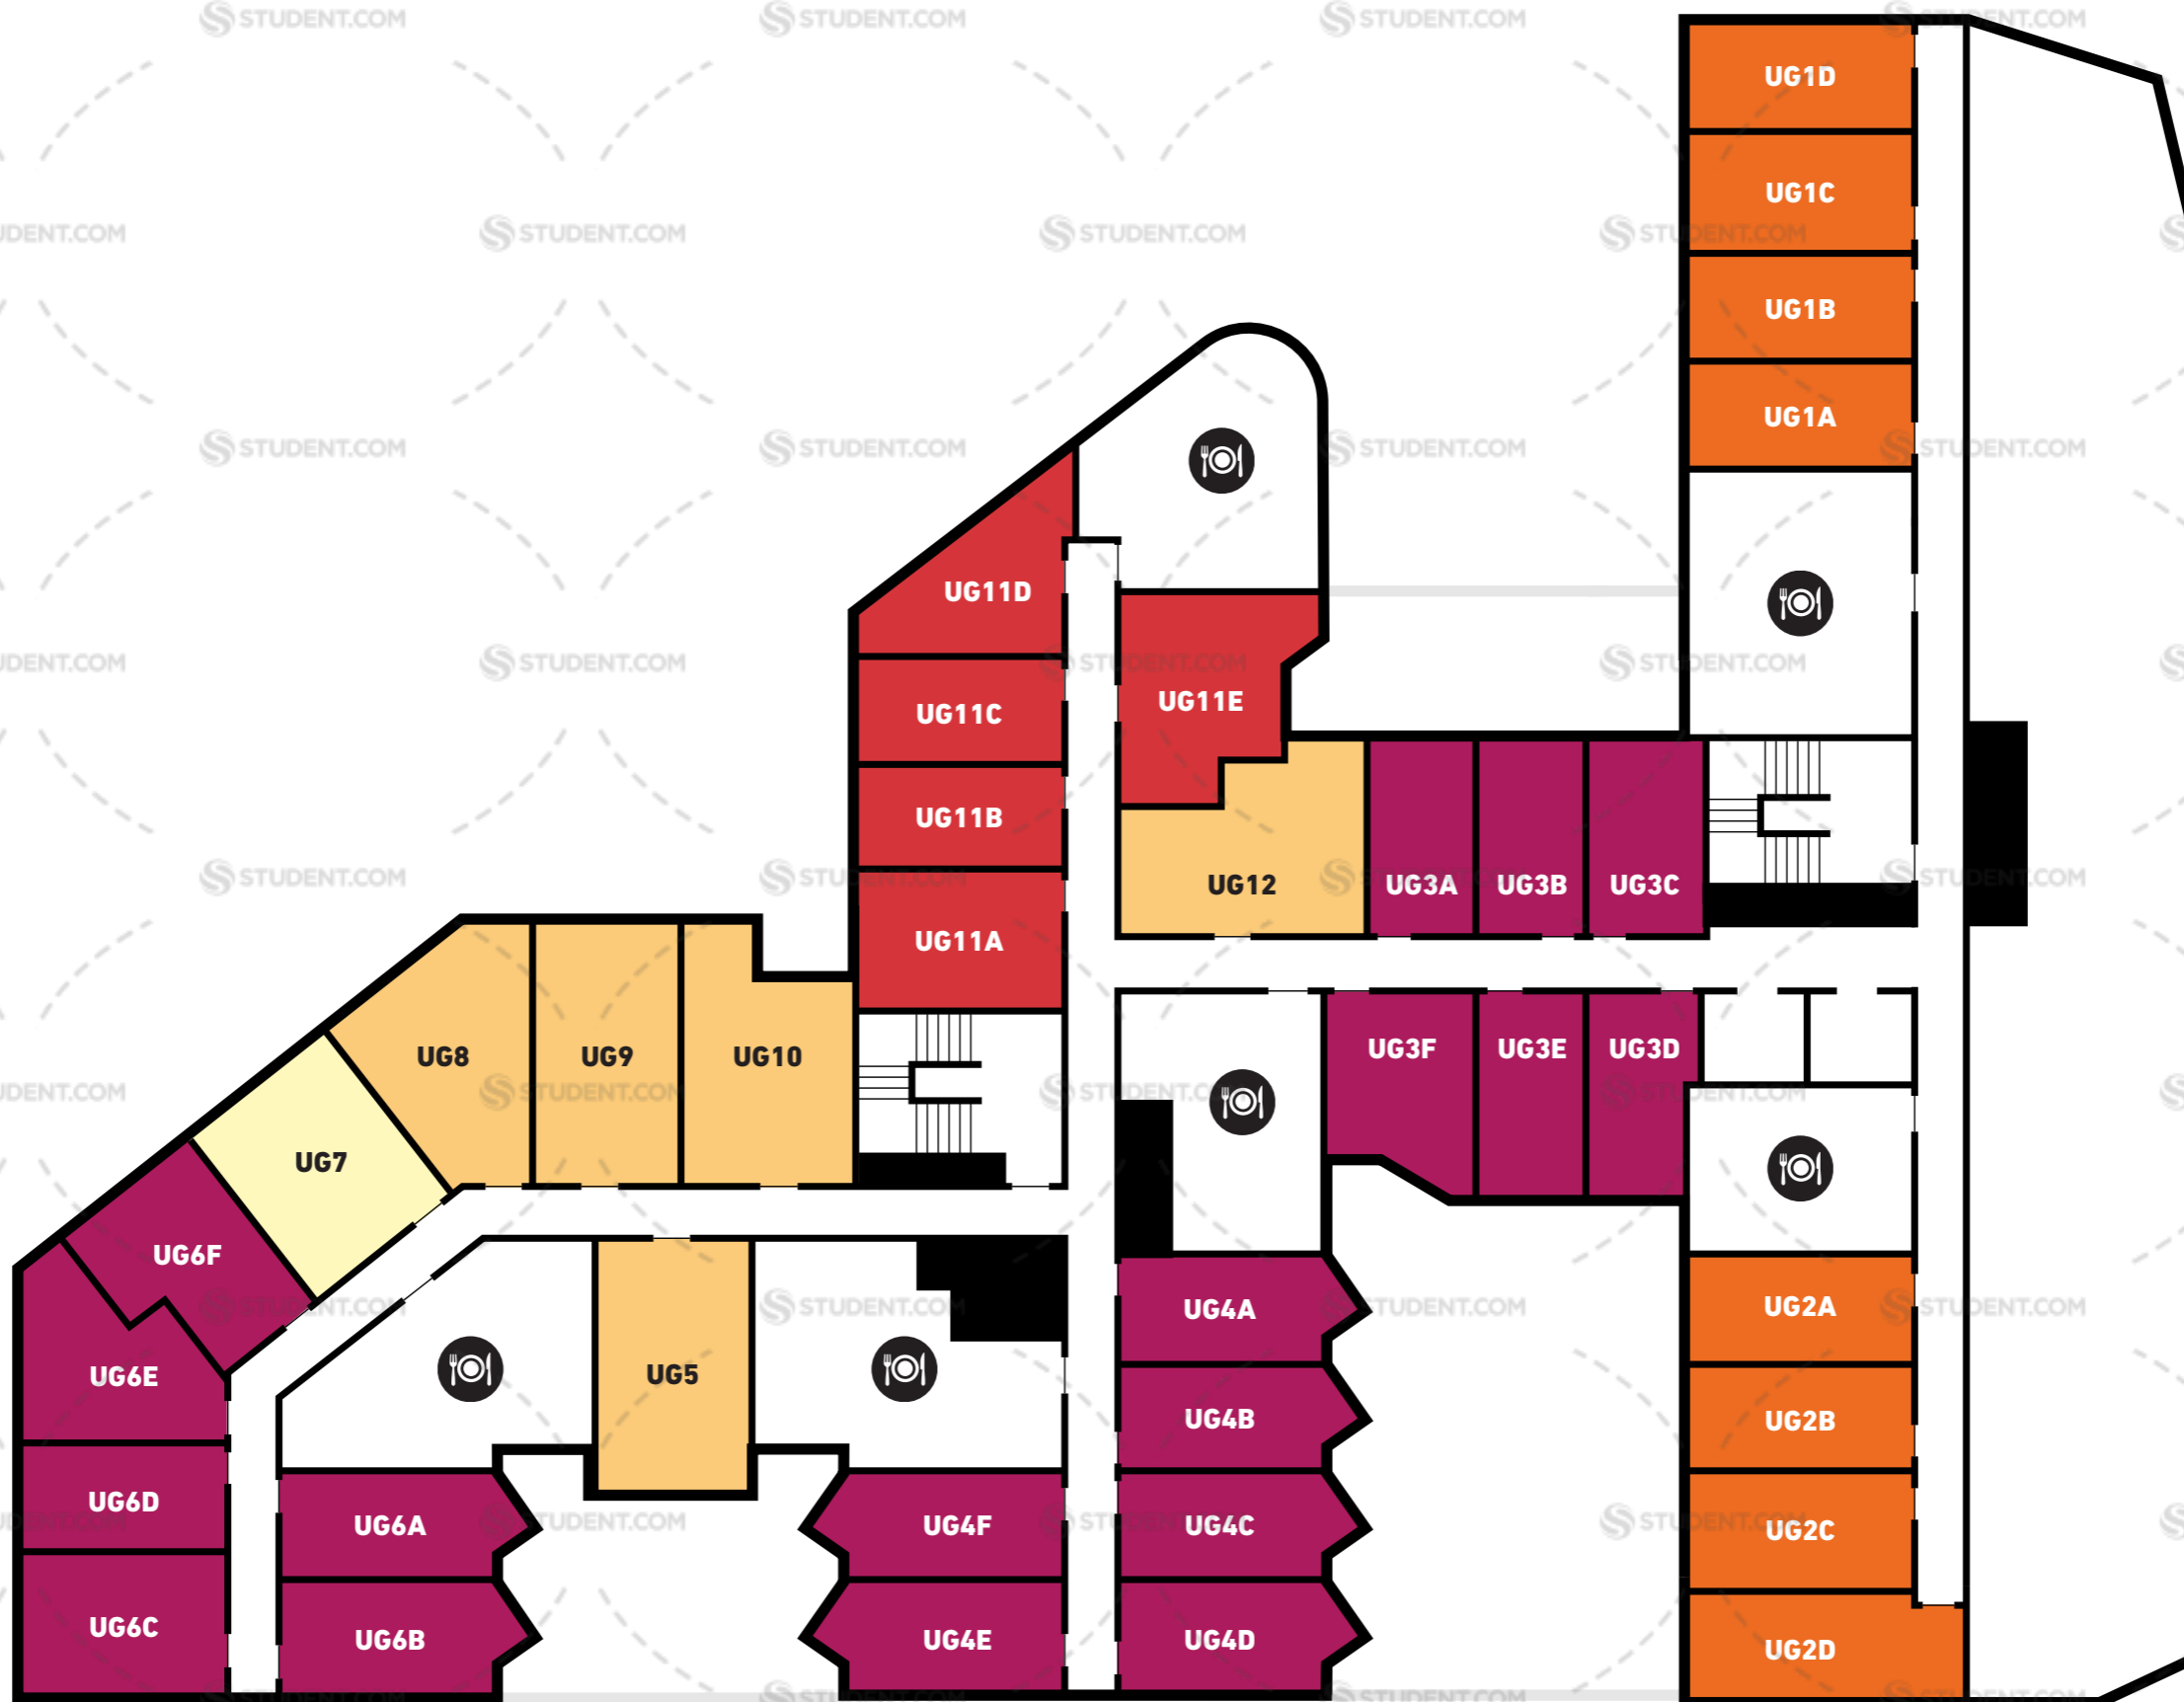

LOWER GROUND FLOOR

TRIBEKA

*These floorplans are indicative and subject to change.

- 4 BED EN-SUITE
- 5 BED EN-SUITE
- 6 BED EN-SUITE
- 6 BED PREMIUM EN-SUITE
- 7 BED EN-SUITE
- 7 BED PREMIUM EN-SUITE
- 8 BED EN-SUITE
- CLASSIC STUDIO
- PREMIUM STUDIO
- DELUXE STUDIO
- LUXURY STUDIO

MID GROUND FLOOR

TRIBEKA

*These floorplans are indicative and subject to change.

STUDENT.COM

- 4 BED EN-SUITE
- 5 BED EN-SUITE
- 6 BED EN-SUITE
- 6 BED PREMIUM EN-SUITE
- 7 BED EN-SUITE
- 7 BED PREMIUM EN-SUITE
- 8 BED EN-SUITE
- CLASSIC STUDIO
- PREMIUM STUDIO
- DELUXE STUDIO
- LUXURY STUDIO