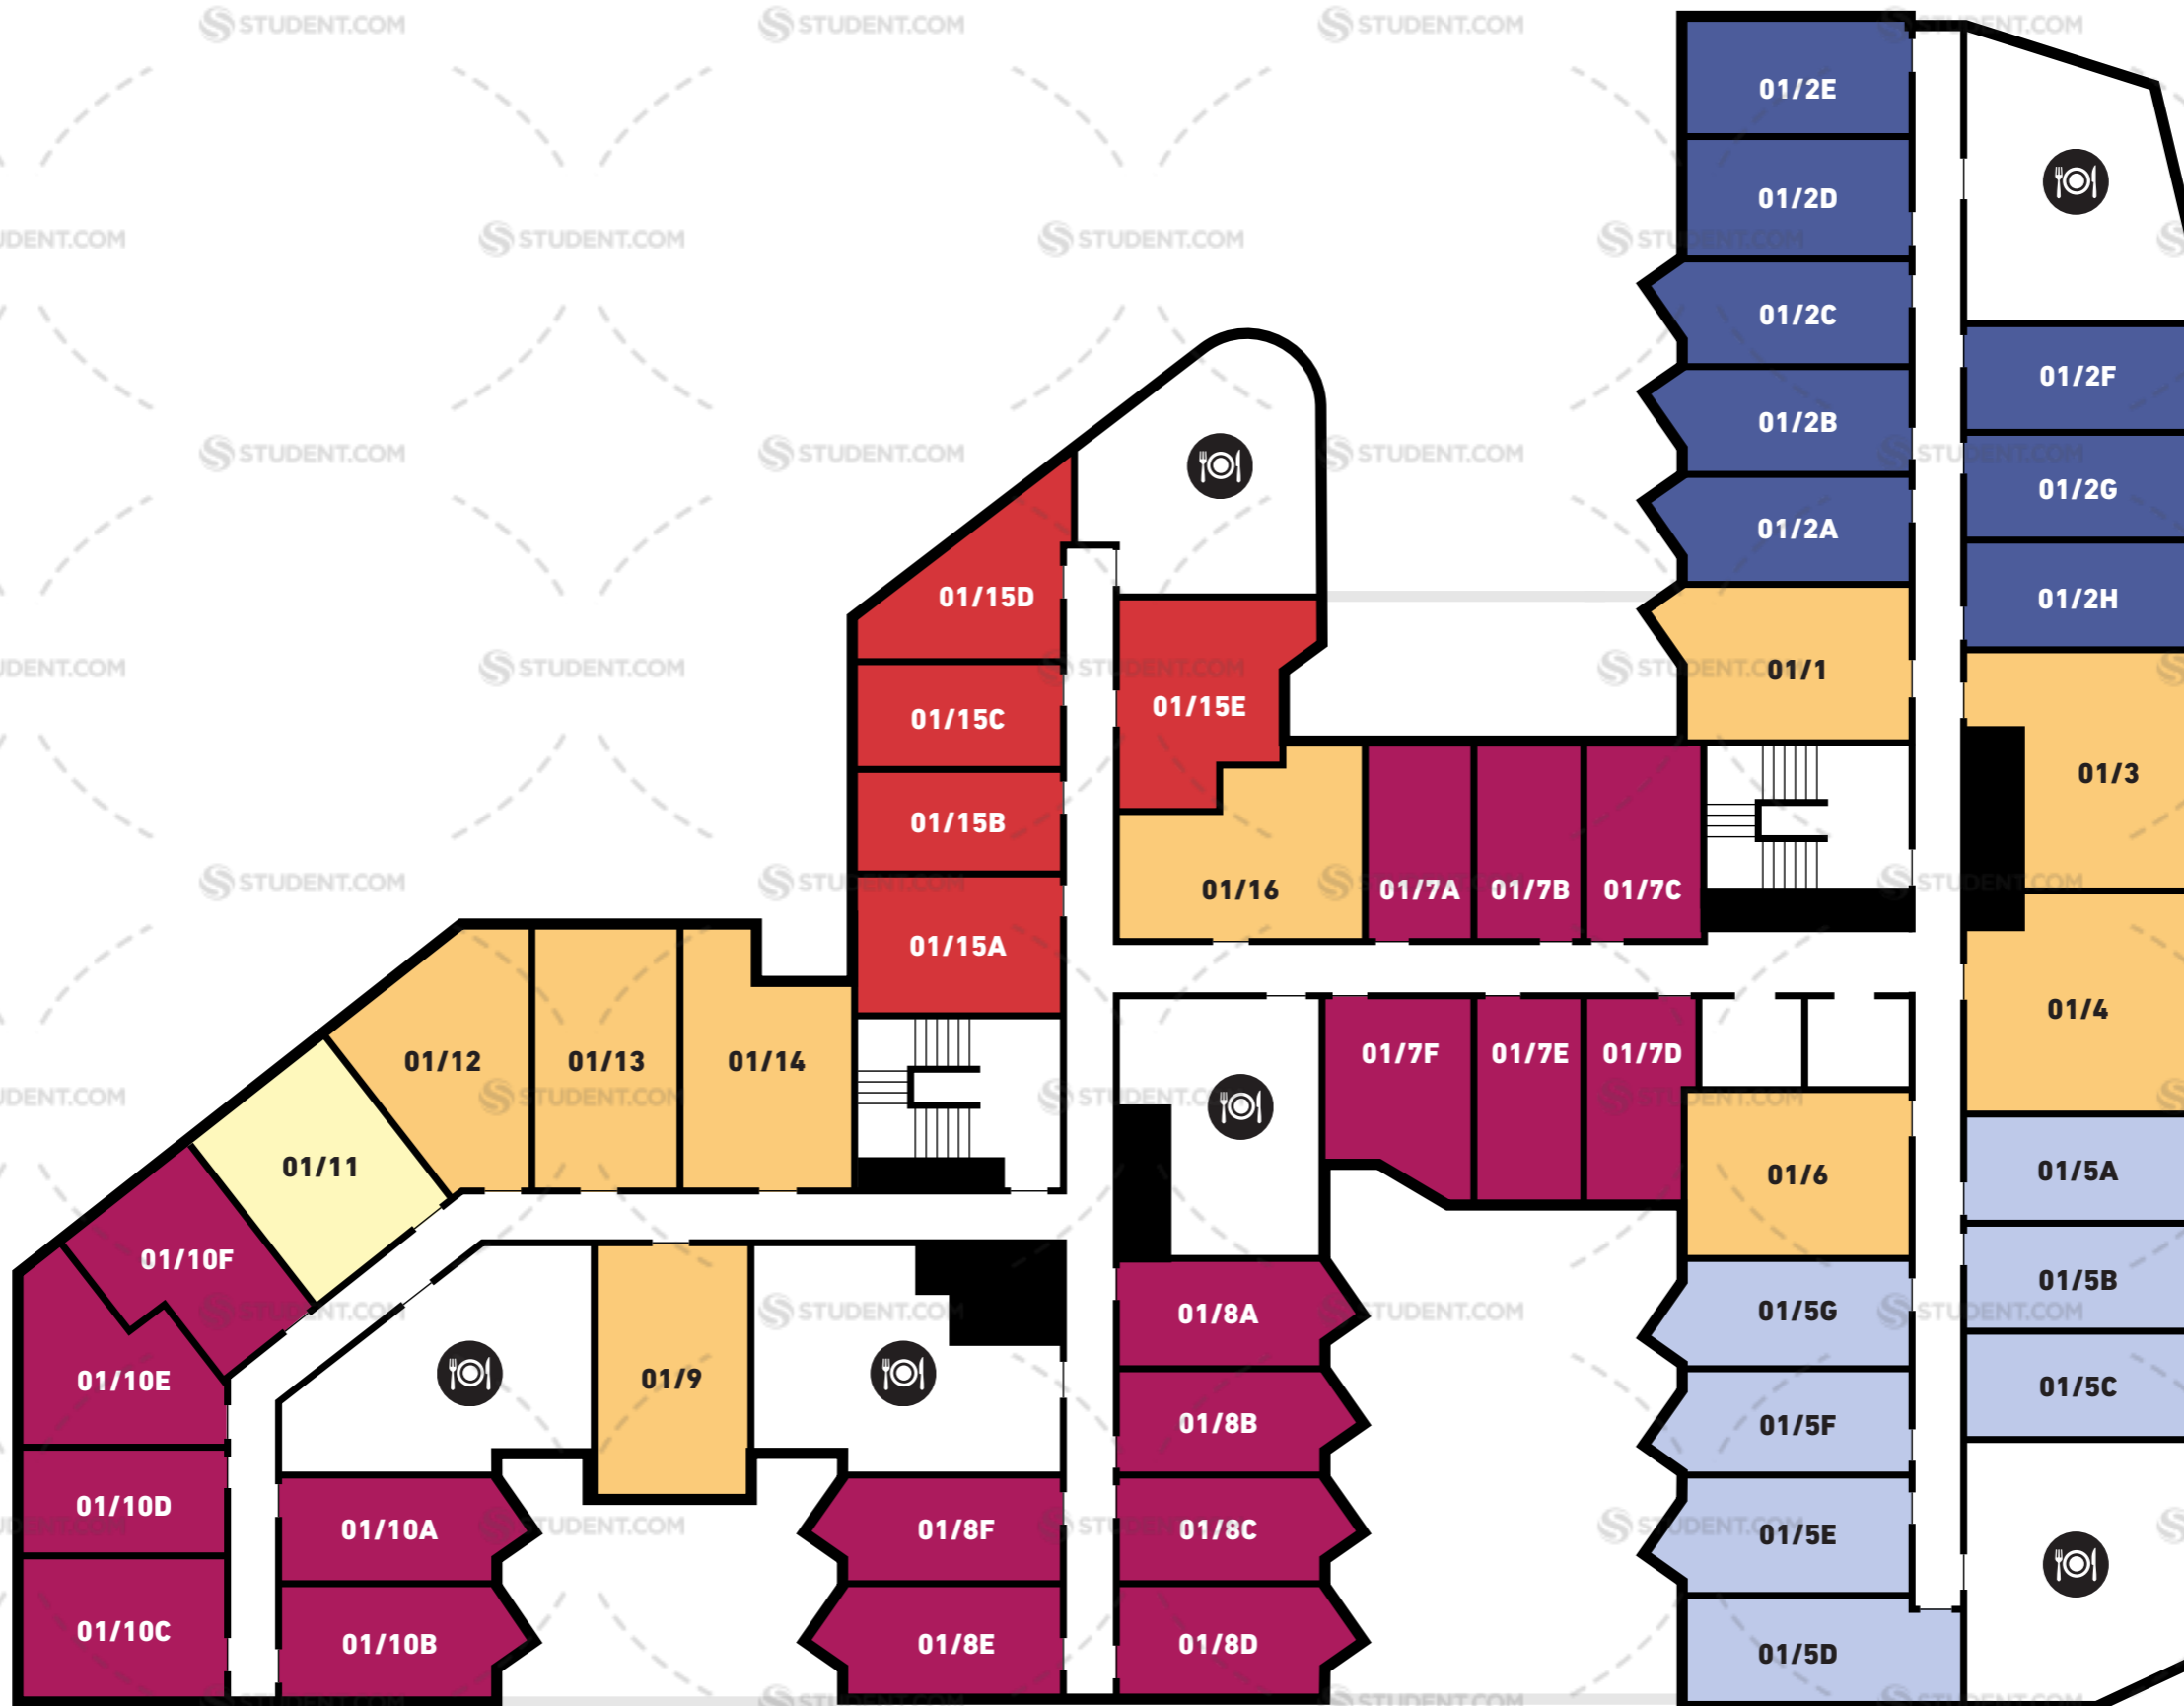

- 4 BED EN-SUITE
- 5 BED EN-SUITE
- 6 BED EN-SUITE
- 6 BED PREMIUM EN-SUITE
- 7 BED EN-SUITE
- 7 BED PREMIUM EN-SUITE
- 8 BED EN-SUITE
- CLASSIC STUDIO
- PREMIUM STUDIO
- DELUXE STUDIO
- LUXURY STUDIO

*These floorplans are indicative and subject to change.

1ST FLOOR TRIBEKA