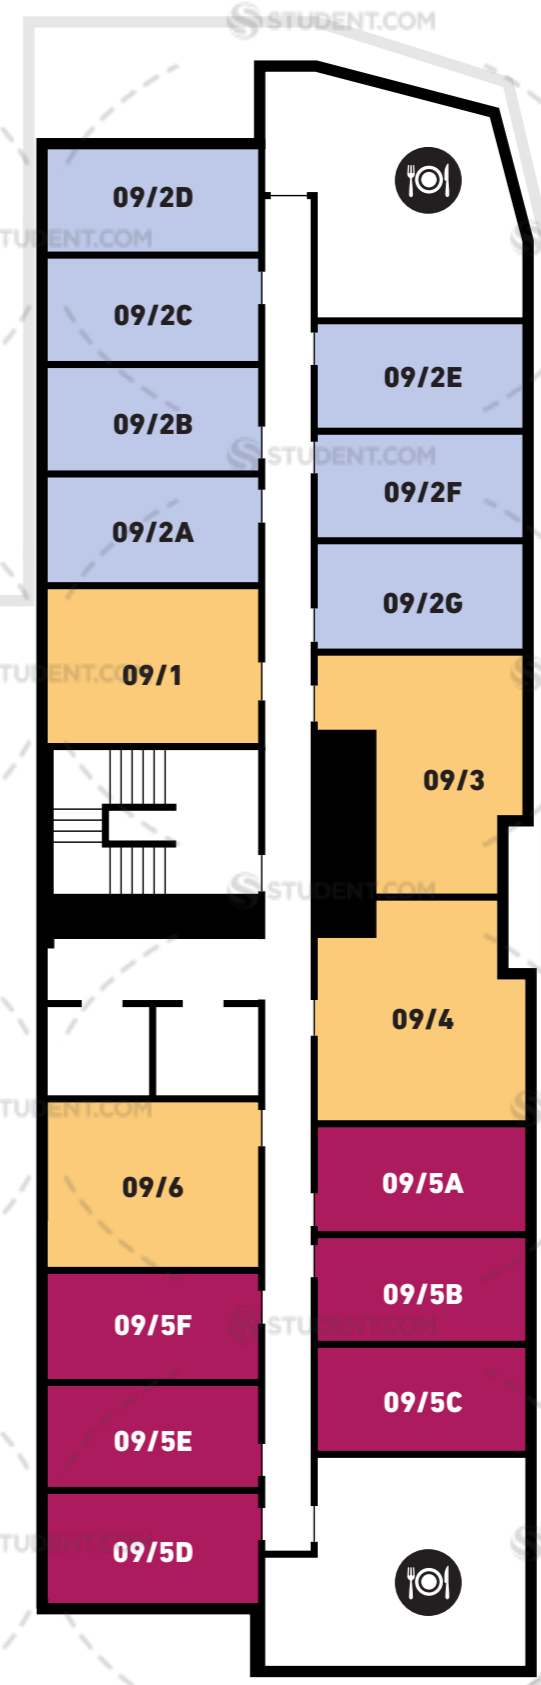

STUDENT.COM

STUDENT.COM

STUDENT.COM

STUDENT.COM

STUDENT.COM

- 4 BED EN-SUITE
- 5 BED EN-SUITE
- 6 BED EN-SUITE
- 6 BED PREMIUM EN-SUITE
- 7 BED EN-SUITE
- 7 BED PREMIUM EN-SUITE
- 8 BED EN-SUITE
- CLASSIC STUDIO
- PREMIUM STUDIO
- DELUXE STUDIO
- LUXURY STUDIO

*These floorplans are indicative and subject to change.

9TH FLOOR

TRIBEKA